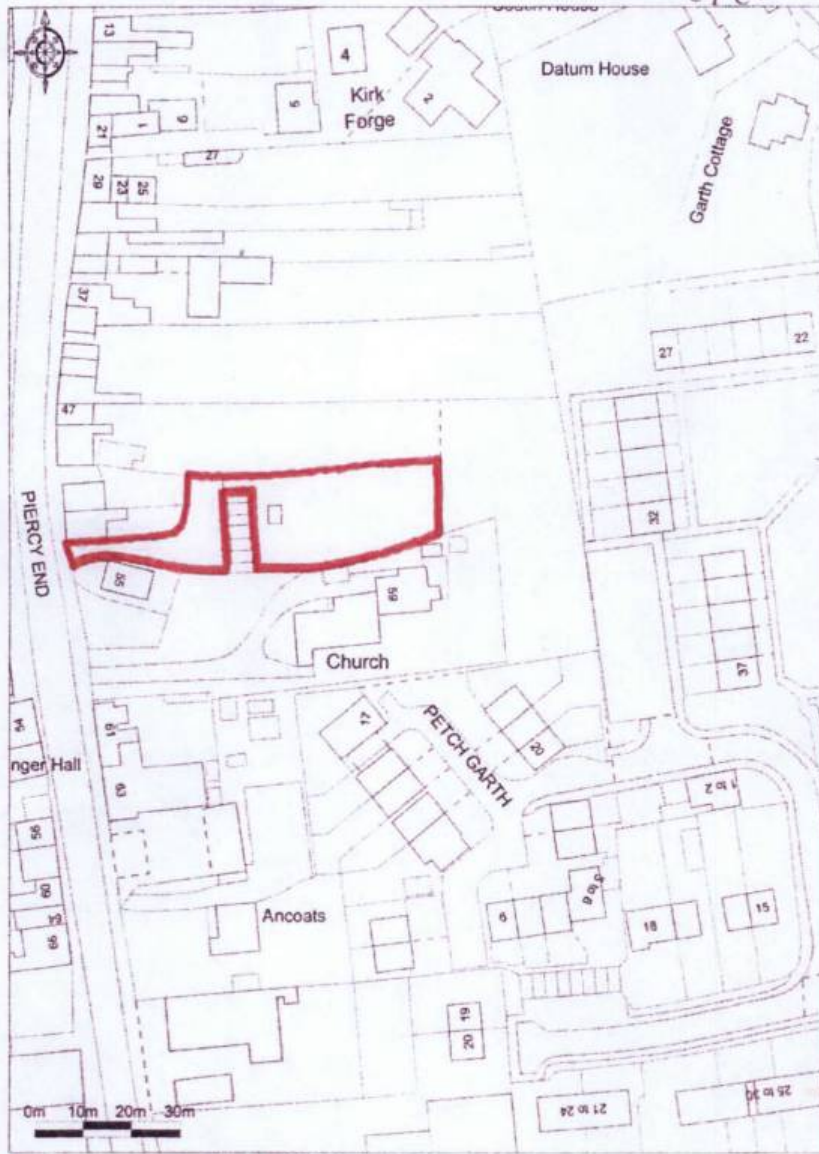

Land at Piercy End
Kirkbymoorside

Promap

THIS COPY HAS BEEN MADE BY OR WITH THE
AUTHORITY OF RYEDALE DISTRICT COUNCIL
PURSUANT TO SECTION 47 OF THE COPYRIGHT,
DESIGNS AND PATENTS ACT 1988. UNLESS
THAT ACT PROVIDES A RELEVANT EXCEPTION TO
COPYRIGHT, THE COPY MUST NOT BE COPIED
WITHOUT THE PRIOR PERMISSION OF THE
COPYRIGHT OWNER.